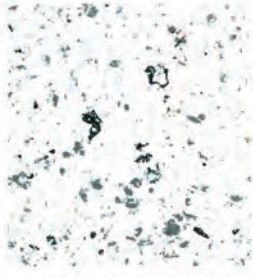

- Waterbased product

22 STONE-FLECKS ULTRA COLORS

572 White Vein

332 Landslide

138 Fossil

199 Granite

285 Cliff

198 Charcoal