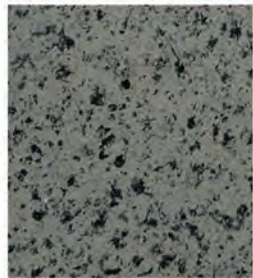

- Waterbased product

22 STONE-FLECKS ULTRA COLORS

572 White Vein

332 Landslide

138 Fossil

199 Granite

285 Cliff

198 Charcoal

277 Beach Sand

815 Galena

005 Fieldstone

829 Java

736 Desert Bone

194 Sandstone

705 Midnight Sky

251 Clay

651 Almond Crust

708 Telluride

068 River Rock

169 Limestone

118 Yukon

067 Muir Woods

109 Castlerock

103 Dover