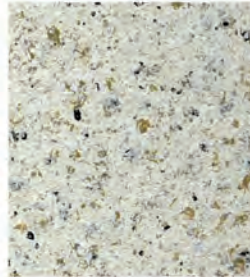

- Waterbased product

22 STONE-FLECKS ULTRA COLORS

572 White Vein

332 Landslide

138 Fossil

199 Granite

285 Cliff

198 Charcoal

277 Beach Sand

815 Galena

005 Fieldstone

829 Java

736 Desert Bone

194 Sandstone

705 Midnight Sky

251 Clay

651 Almond Crust

708 Telluride

068 River Rock

169 Limestone

118 Yukon

067 Muir Woods

109 Castlerock

103 Dover