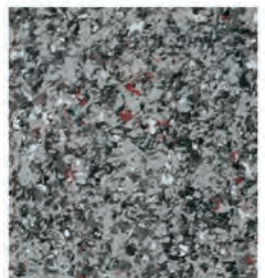

- Waterbased product

22 STONE-FLECKS ULTRA COLORS

572 White Vein

332 Landslide

138 Fossil

199 Granite

285 Cliff

198 Charcoal

277 Beach Sand

815 Galena

005 Fieldstone

829 Java

736 Desert Bone

194 Sandstone

705 Midnight Sky

251 Clay

651 Almond Crust

708 Telluride

068 River Rock

169 Limestone

118 Yukon

067 Muir Woods

109 Castlerock

103 Dover