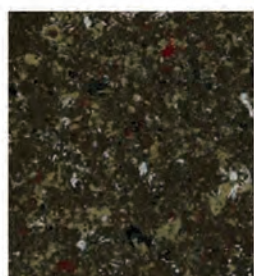

# 22 STONE-FLECKS ULTRA COLORS

572 White Vein

332 Landslide

138 Fossil

199 Granite

285 Cliff

198 Charcoal

277 Beach Sand

815 Galena

005 Fieldstone

829 Java

736 Desert Bone

194 Sandstone

705 Midnight Sky

251 Clay

651 Almond Crust

708 Telluride

068 River Rock

169 Limestone

118 Yukon

067 Muir Woods

109 Castlerock

103 Dover

\*All monitors and printers vary, results may display colors different.