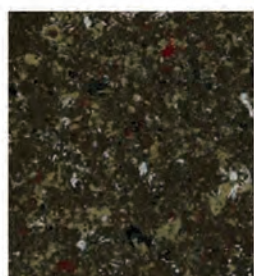

- Waterbased product

22 STONE-FLECKS ULTRA COLORS

572 White Vein

332 Landslide

138 Fossil

199 Granite

285 Cliff

198 Charcoal

277 Beach Sand

815 Galena

005 Fieldstone

829 Java

736 Desert Bone

194 Sandstone

705 Midnight Sky

251 Clay

651 Almond Crust

708 Telluride

068 River Rock

169 Limestone

118 Yukon

067 Muir Woods

109 Castlerock

103 Dover