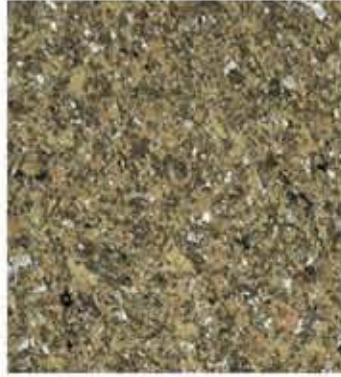

ECO-FRIENDLY ~ VOC COMPLIANT

572 White Vein

332 Landslide

138 Fossil

199 Granite

285 Cliff

277 Beach Sand

815 Galena

005 Fieldstone

198 Charcoal

829 Java

705 Midnight Sky

251 Clay

736 Desert Bone

194 Sandstone

651 Almond Crust

118 Yukon

708 Telluride

068 River Rock

All colors approximate, actual results may vary slightly.